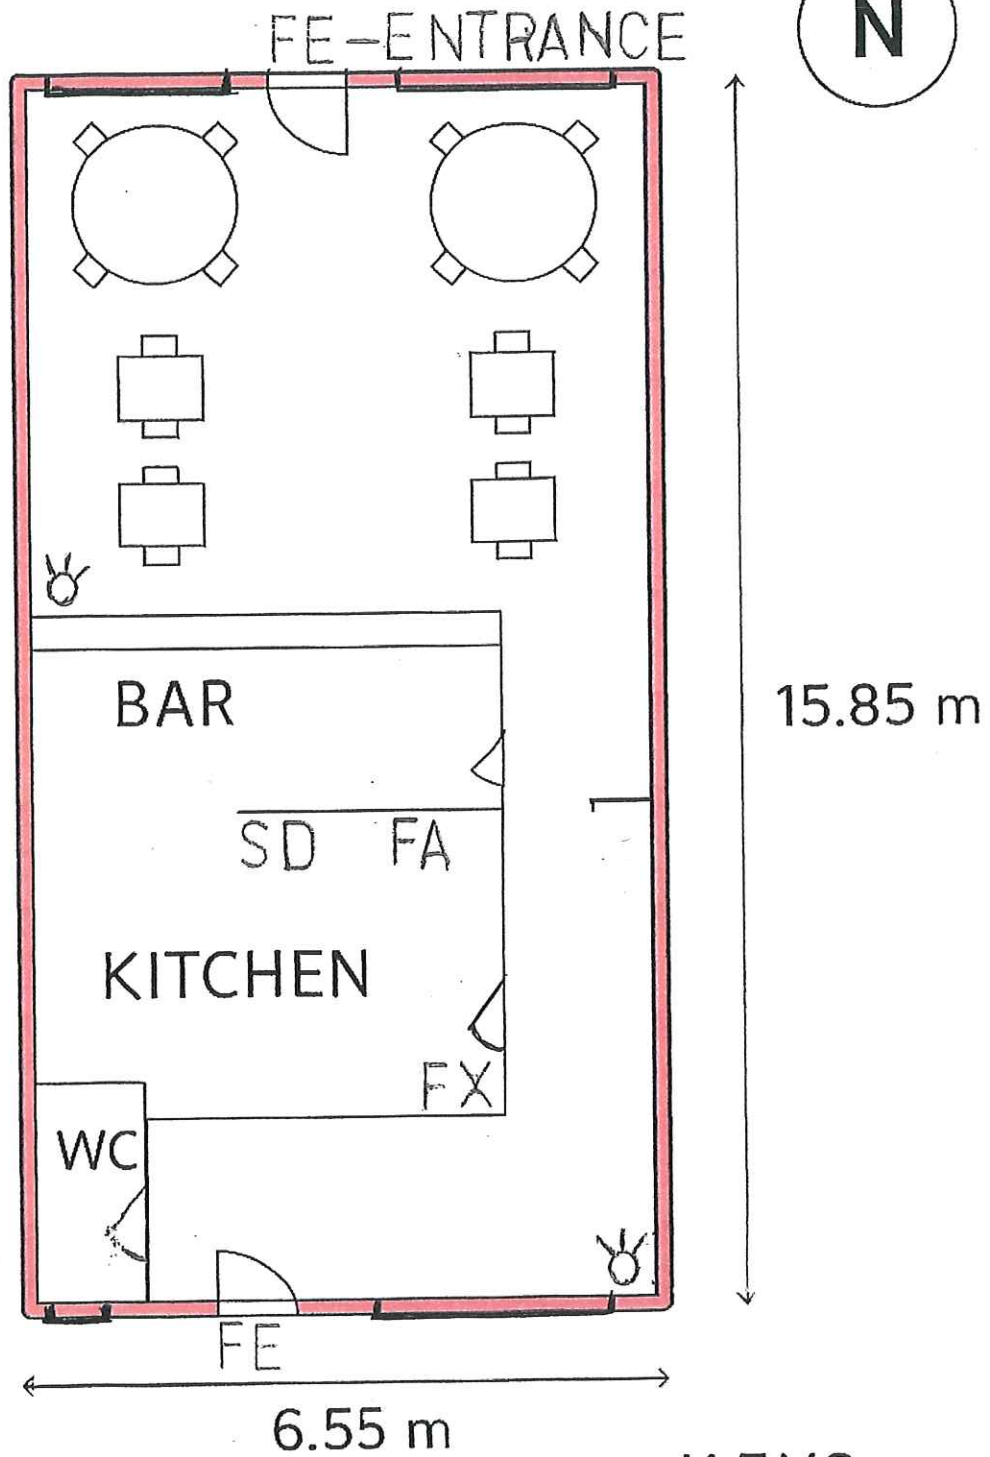

SCOOZI & CO

SCALE 1/100 @A4

13 Market Place
NG250HE

 CCTV

KEYS

-  LICENCED
- FE Fire Exit Area
- FX Fire Extinguisher
- SD Smoke Detector
- FA First Aid Kit