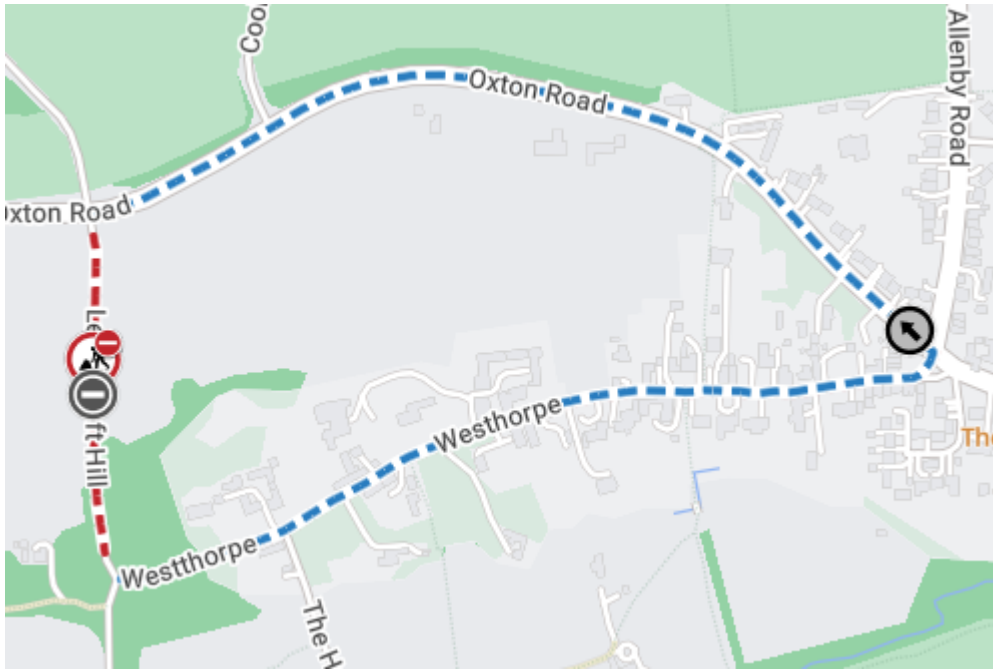

Date:24/04/2024

**Roadworks Bulletin –  
District of Newark and Sherwood  
Temporary Prohibitions –  
Patching Repairs, Southwell & North Muskham**

<p><b>Locations</b></p>	<p><u>Mill Lane, North Muskham –</u> for its full length of road.</p> <p><u>Cooks Lane, Southwell –</u> for its full length of road.</p> <p><u>Saversick Lane, Southwell –</u> for its full length of road.</p> <p><u>Leachcroft Hill, Southwell –</u> for its full length of road.</p> <p><u>Westhorpe, Southwell –</u> from its junction with Leachcroft Hill to its junction with Oxton Road.</p>
<p><b>Date &amp; Time</b></p>	<p><u>Mill Lane –</u> from 08:00 hours on Wednesday 22<sup>nd</sup> May until 15:30 hours on Friday 23<sup>rd</sup> May 2024</p> <p><u>Cooks Lane –</u> from 08:00 hours on Thursday 6<sup>th</sup> June until 15:30 hours on Wednesday 12<sup>th</sup> June 2024</p> <p><u>Saversick Lane –</u> from 08:00 hours on Thursday 13<sup>th</sup> June until 15:30 hours on Tuesday 18<sup>th</sup> June 2024</p> <p><u>Leachcroft Hill –</u> from 08:00 hours on Wednesday 19<sup>th</sup> June until 15:30 hours on Wednesday 26<sup>th</sup> June 2024</p> <p><u>Westhorpe –</u> from 08:00 hours on Thursday 27<sup>th</sup> June 2024 until 15:30 hours on Wednesday 3<sup>rd</sup> July 2024</p>

**Mill Lane -**

**Cooks Lane -**

**Saversick Lane -**

**Leachcroft Hill -**

**Westhorpe -**