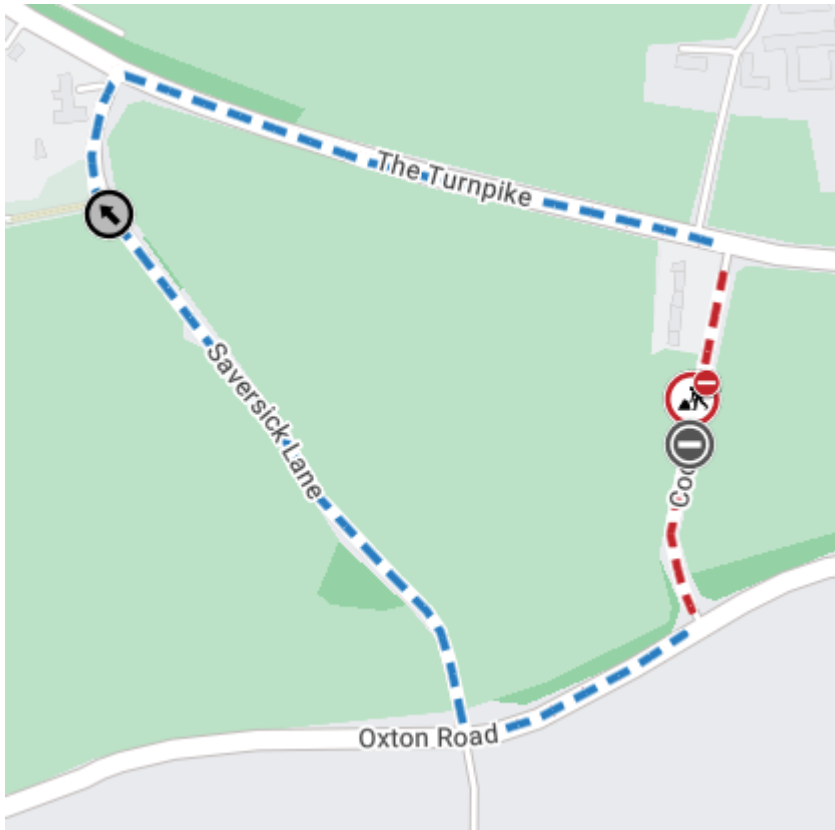

Date:24/04/2024

**Roadworks Bulletin –  
District of Newark and Sherwood  
Temporary Prohibitions –  
Patching Repairs, Southwell & North Muskham**

<p><b>Locations</b></p>	<p><u>Mill Lane, North Muskham –</u> for its full length of road.</p> <p><u>Cooks Lane, Southwell –</u> for its full length of road.</p> <p><u>Saversick Lane, Southwell –</u> for its full length of road.</p> <p><u>Leachcroft Hill, Southwell –</u> for its full length of road.</p> <p><u>Westhorpe, Southwell –</u> from its junction with Leachcroft Hill to its junction with Oxton Road.</p>
<p><b>Date &amp; Time</b></p>	<p><u>Mill Lane –</u> from 08:00 hours on Wednesday 22<sup>nd</sup> May until 15:30 hours on Friday 23<sup>rd</sup> May 2024</p> <p><u>Cooks Lane –</u> from 08:00 hours on Thursday 6<sup>th</sup> June until 15:30 hours on Wednesday 12<sup>th</sup> June 2024</p> <p><u>Saversick Lane –</u> from 08:00 hours on Thursday 13<sup>th</sup> June until 15:30 hours on Tuesday 18<sup>th</sup> June 2024</p> <p><u>Leachcroft Hill –</u> from 08:00 hours on Wednesday 19<sup>th</sup> June until 15:30 hours on Wednesday 26<sup>th</sup> June 2024</p> <p><u>Westhorpe –</u> from 08:00 hours on Thursday 27<sup>th</sup> June 2024 until 15:30 hours on Wednesday 3<sup>rd</sup> July 2024</p>

**Mill Lane -**

**Cooks Lane -**

**Saversick Lane -**

**Leachcroft Hill -**

**Westhorpe -**