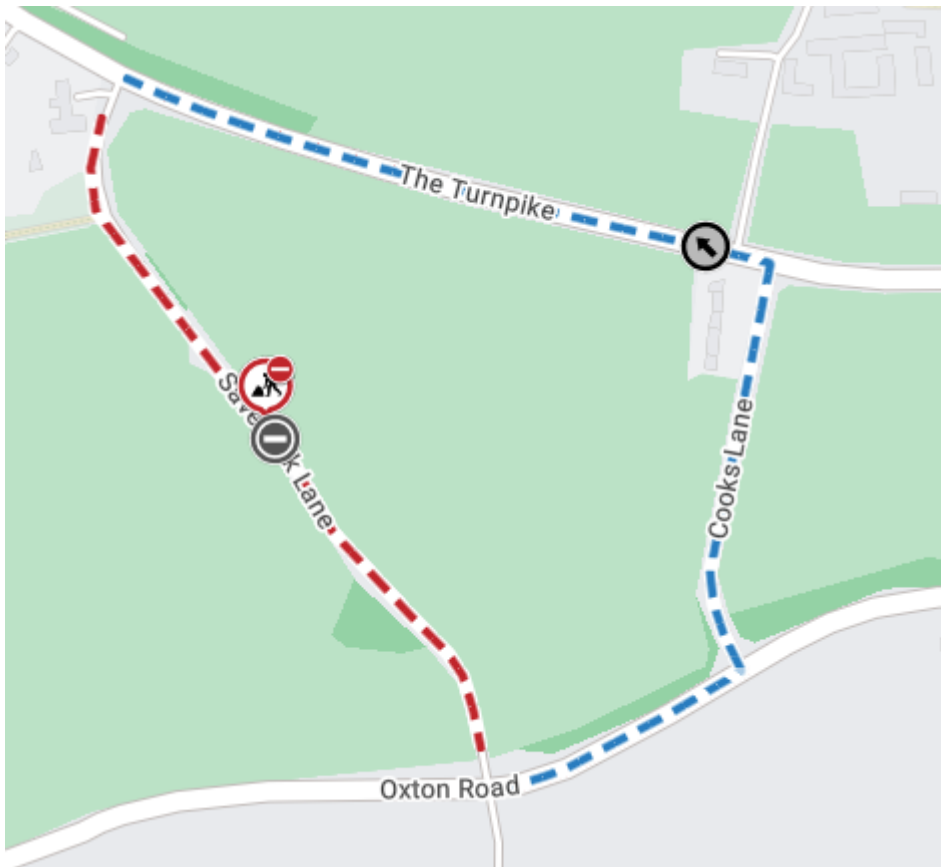

Saversick Lane -