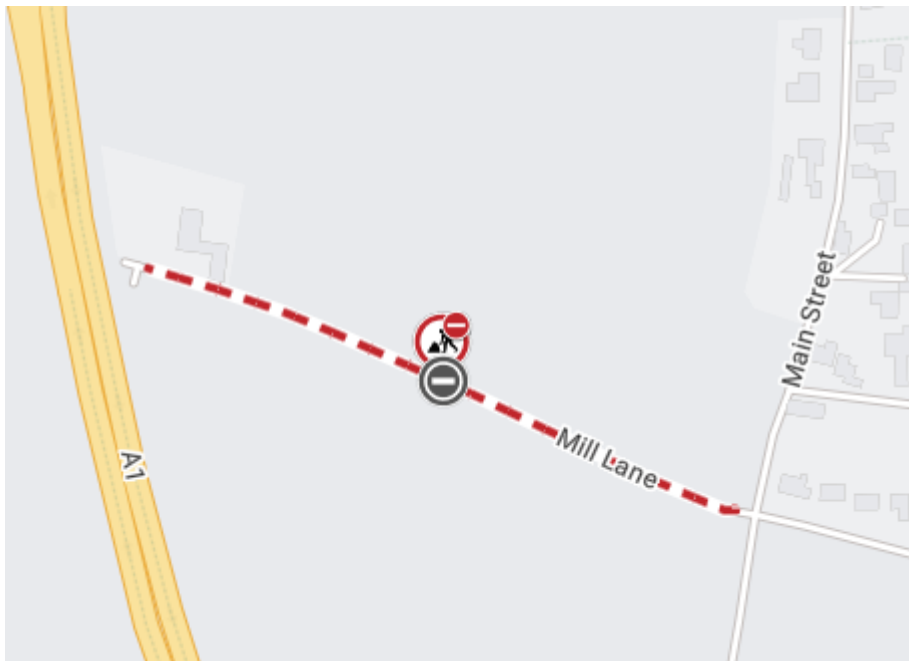

Carried Out By	Via East Midlands on behalf of Nottinghamshire County Council
Nature of Restriction	Temporary Road Closure and Parking Restriction
Nature of Works	Large Scale Patching Repairs
Alternative Route	Cooks Lane – Halam Road – Saversick Lane – Oxton Road and vice versa. Saversick Lane – Halam Road – Cooks Lane – Oxton Road and vice versa. Leachcroft Lane – Oxton Road – Westhorpe and vice versa. Westhorpe – Leachcroft Hill – Oxton Road and vice versa.
Further Works Information	Gillian Smith- 0115 6669926
Emergency Contact	Steve Wilson- 07929841903

Roadworks information at www.nottinghamshire.gov.uk/roadworks
Parking Restrictions at <http://www.nottinghamtraffweb.co.uk/>

Red= Road Closure

Blue= Diversion Route

Mill Lane -